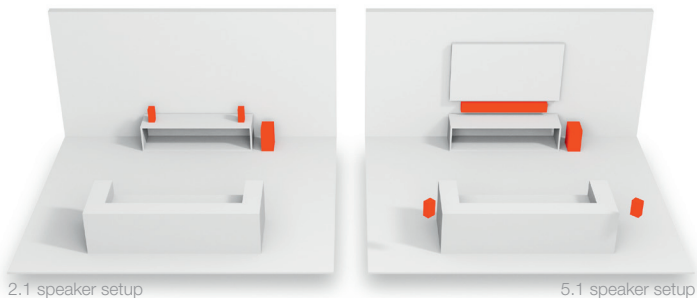

HEOS SUBWOOFER

BOOST THE BASS.

The HEOS Subwoofer adds seismic bass to all your sound - wirelessly. With its powerful amplification and optimised drivers, this wireless subwoofer works with the entire HEOS range, from any HEOS speaker to HEOS Bar, HEOS AVR, HEOS Amp and HEOS Link.

2.1 speaker setup

5.1 speaker setup

ALWAYS A PERFECT MATCH.

You can combine the HEOS Subwoofer with another wireless HEOS speaker to give your sound more depth. Alternatively, you can pair it with the HEOS Bar and two HEOS speakers as rear channels. You'll get a fully wireless 5.1 cinema surround sound experience.

CLEAR AND DISTINCT BASS.

Two custom-made 5-1/4inch drive units in combination with sophisticated class D amplification deliver clean and clear, yet punchy bass. The proprietary DSP algorithms of the HEOS Subwoofer provide optimised low frequency response across the entire dynamic range. Within the HEOS App, you will find advanced settings for different configurations, like the dialogue enhancer and night mode features, which are integrated in the HEOS Bar. If used together, this wireless subwoofer automatically adapts to your settings.

Power Supply: 100 - 240 Volts AC, 50/60 Hz

Weight: 10.1 kg

Dimensions (H x W x D Vertical Placement) 404 x 171.5 x 438.4 mm

Wireless Connectivity: Works with standard 802.11 a/b/g/n/ac networks on 2.4GHz and 5GHz bands